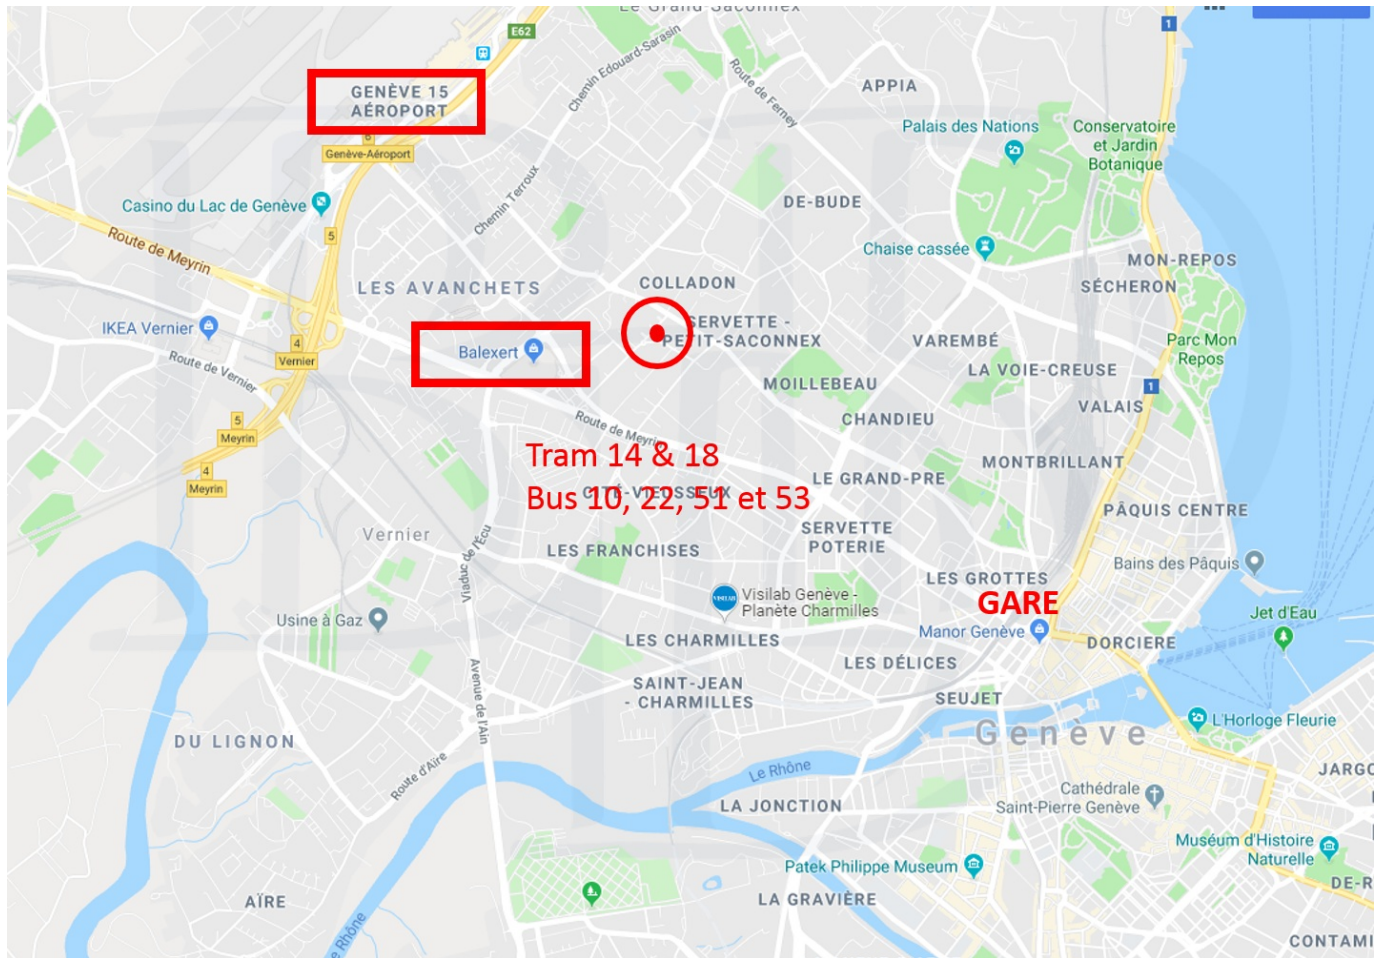

GENEVA, BOUCHET, AVENUE RIANT-PARC 26

CHF 20.-

Ref. 0298.52601.01

Christine Fleury
Gérante administrative

022 545 66 15
christine.fleury@bdd.ch

POSITION

INFORMATION

Reference	0298.52601.01	Availability	To be determined
Category	Car park	Rent	CHF 20.-
Subcategory	Interior motorcycle parking space		

LOCATION

Country	Switzerland	Quarter	Bouchet
Town	Geneva		