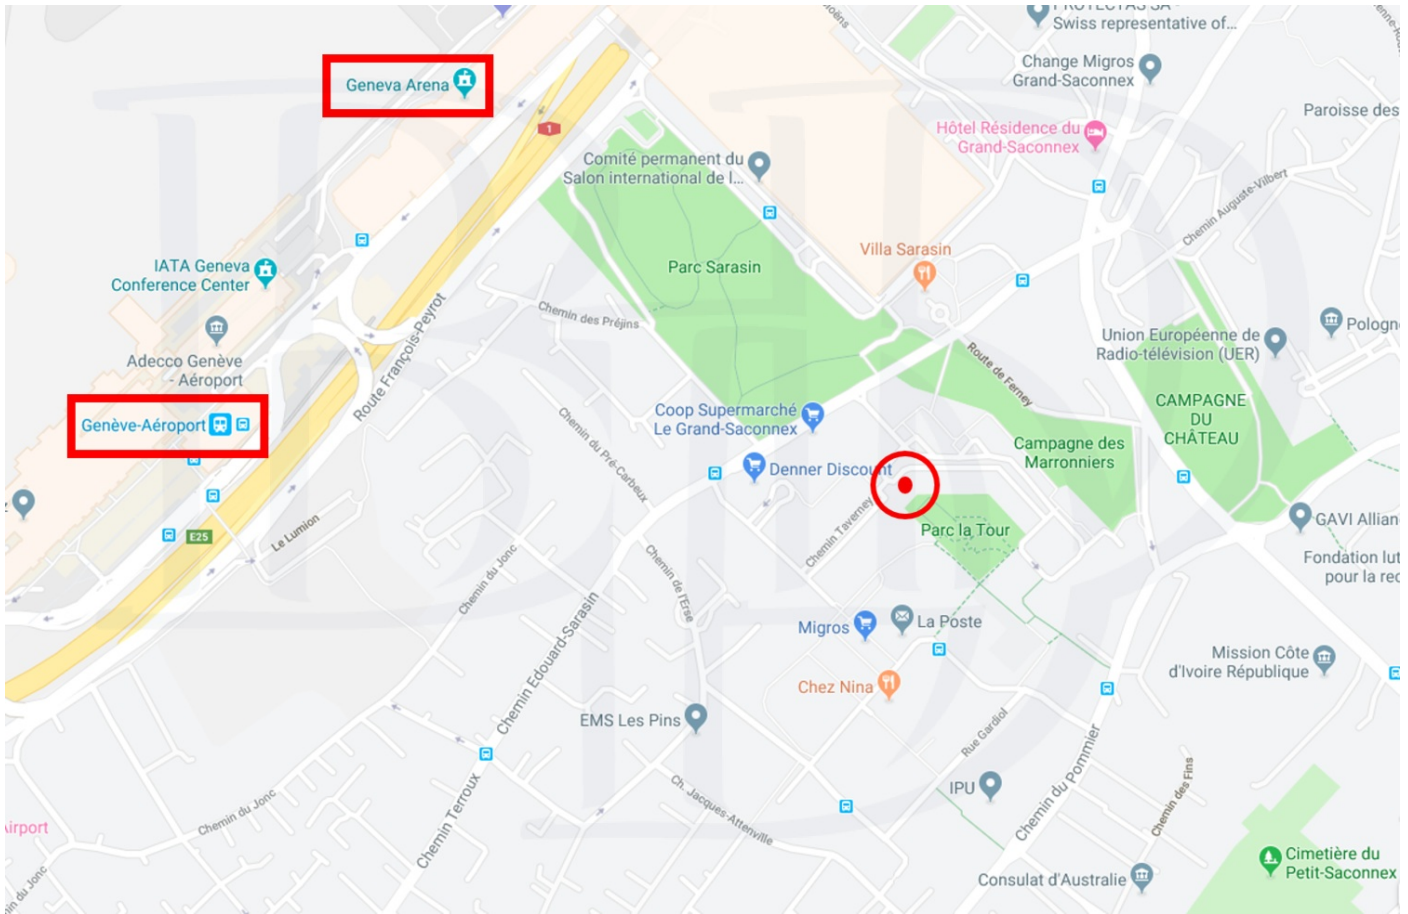

LE GRAND-SACONNEX, CHEMIN FRANÇOIS-LEHMANN 6 &16

CHF 120.-

Ref. 199/200

SERVICE LOCATION

Service Gérance

022.545.66.66

info@bdd.ch

INFORMATION

Reference	199/200	Availability	Immediately
Category	Car park	Rent	CHF 120.-

LOCATION

Country	Switzerland	Zone	Rive Droite (lac)
District	Geneva	Quarter	Le Grand-Saconnex

PHOTOS