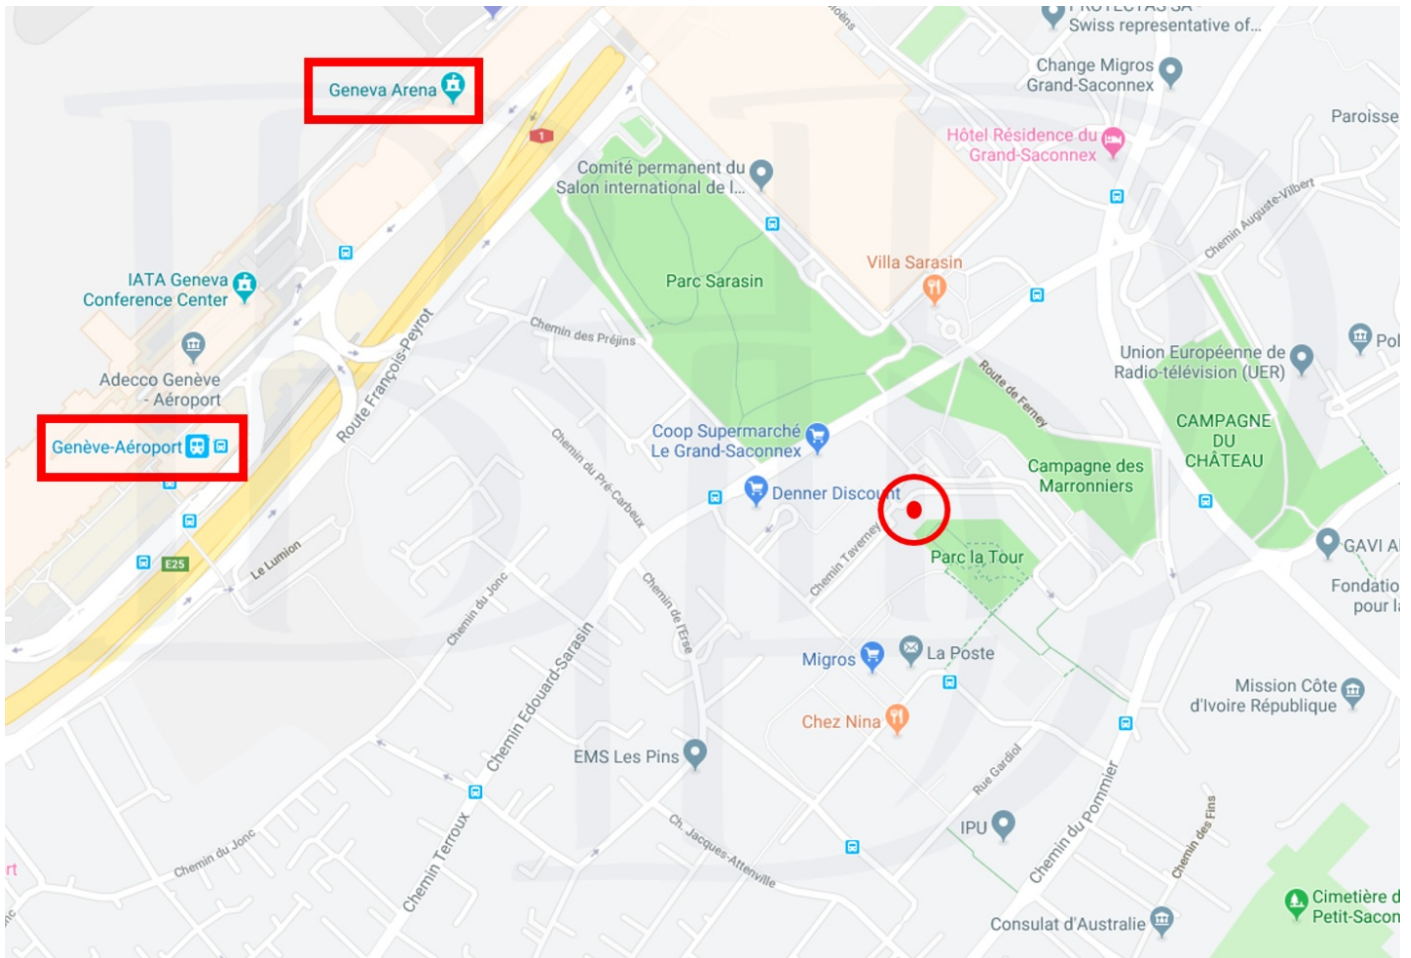

## LE GRAND-SACONNEX, CHEMIN FRANCOIS-LEHMANN 6 &16

CHF 120.-

Ref. 199/200

## INFORMATION

Reference	199/200	Availability	Immediately
Category	Car park	Price	CHF 120.-

## LOCATION

Country	Switzerland	Zone	Rive Droite (lac)
District	Geneva	Quarter	Le Grand-Saconnex